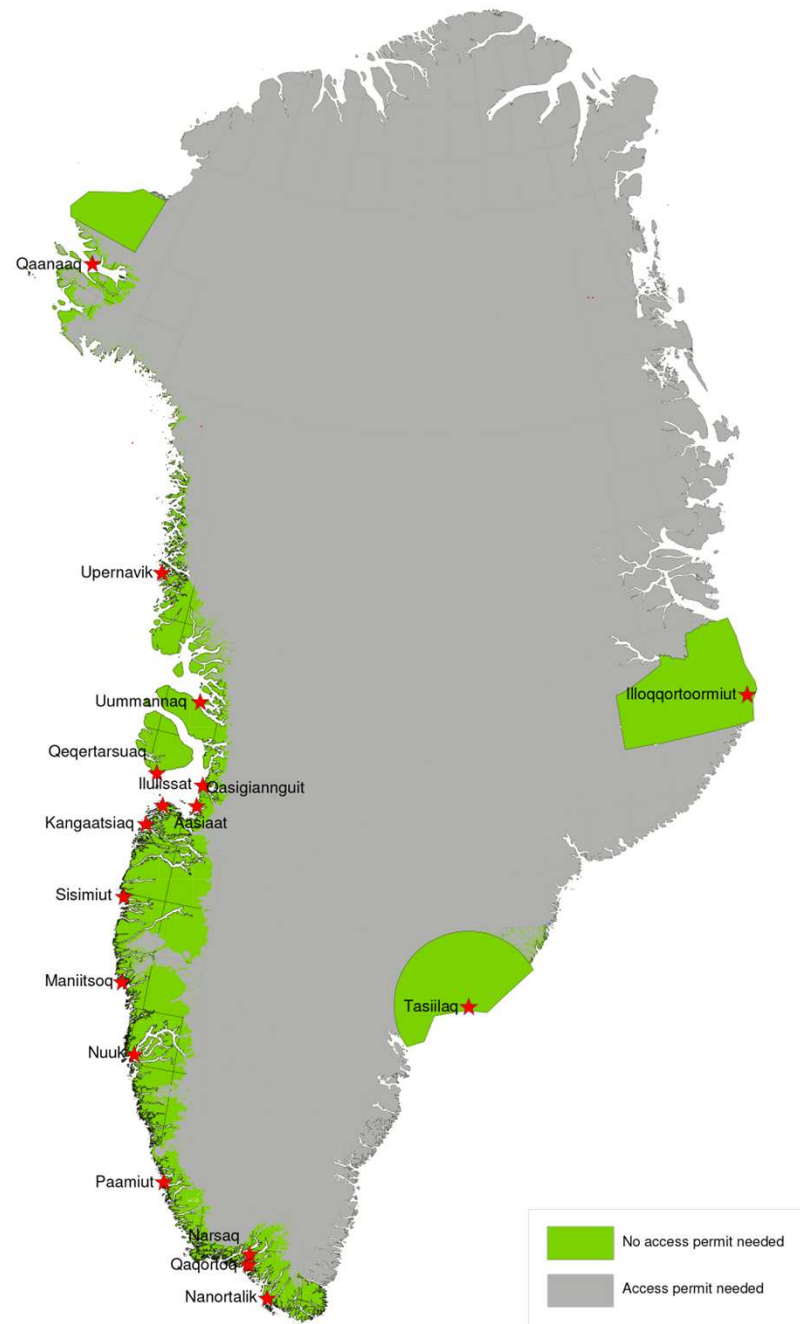

2025 news from the Expedition Office

28 January 2025

Niels Haahr, Expedition Office

Expedition Permit

– travel in remote areas

- Area Map
- New Website
- New online application process

Area Map

- Green area – no permit
- Gray area – permit required